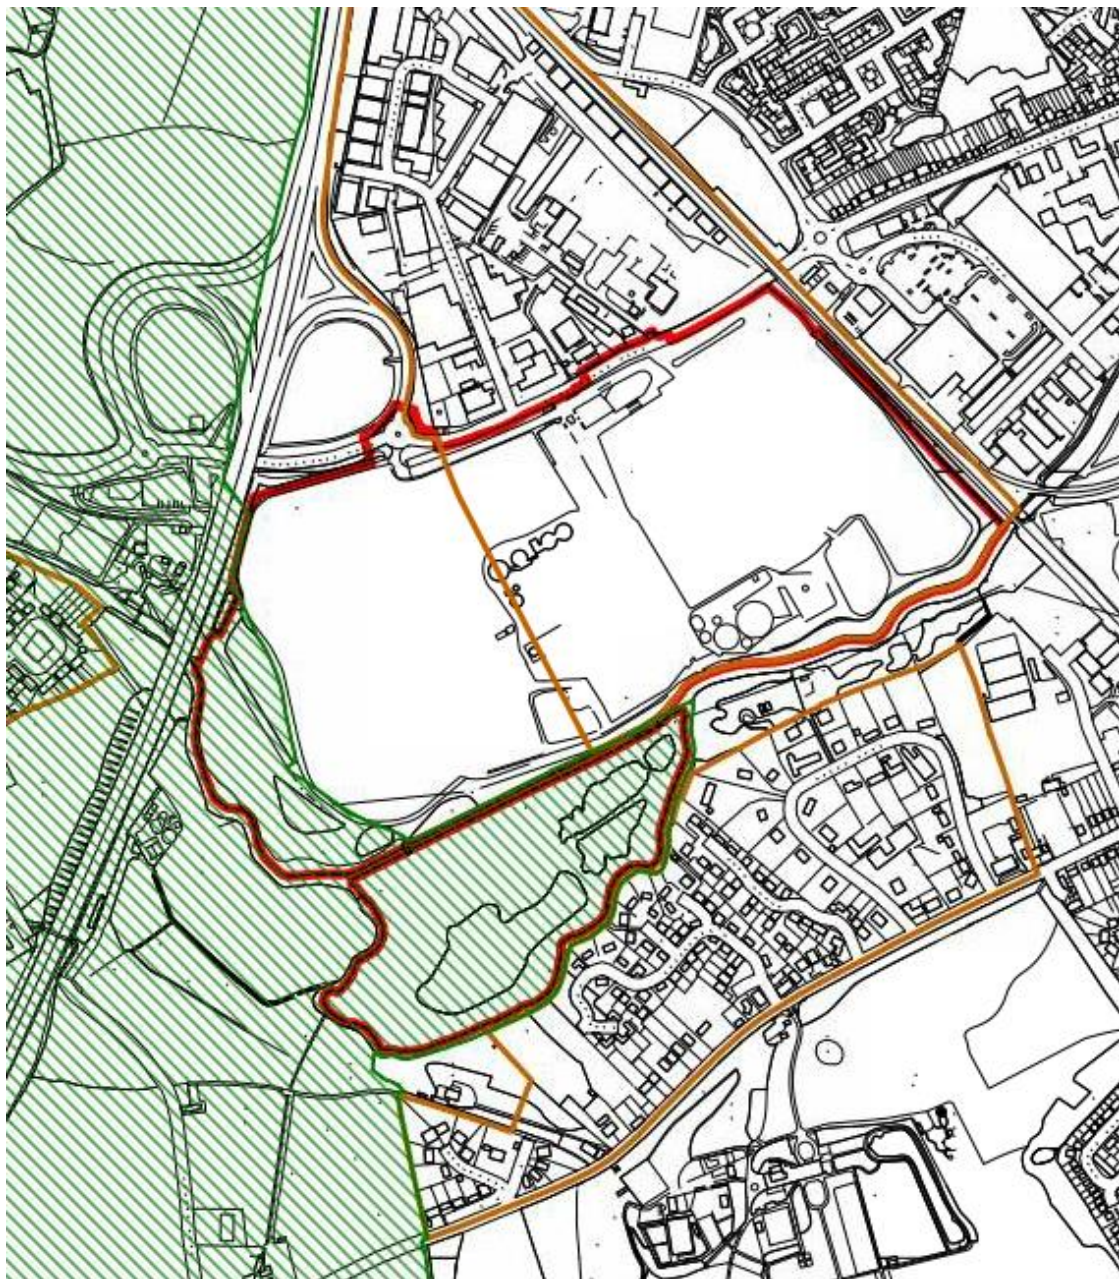

Application No: DC/17/05687

Parish: Sproughton

Location: Former Sugar Beet Factory, Sproughton Road

Legend

- Area of Outstanding Natural Beauty
- Special Landscape Area
- Conservation Area

Listed Buildings

- Grade 1
- Grade 2
- Grade 2 *

- The Site
- Built up Area Boundary

BABERGH DISTRICT COUNCIL
Corks Lane, Hadleigh, Ipswich, IP7 6SJ
Telephone : 01473 822801
minicom : 01473 825978
www.babergh.gov.uk

Reproduced by permission of
Ordnance Survey on behalf of HMSO.
© Crown copyright and database right 2016
Ordnance Survey Licence number 100023274